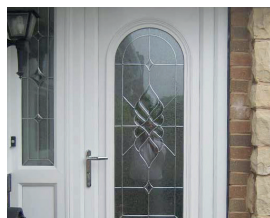

» Door Range

Southgate Windows offer an exceptional range of high-quality and reliable doors to all of our trade customers and homeowners. Our range varies from elegant and charming French doors to durable and sustainable front doors for residential properties. Each product intertwines a distinctive style with key functionalities. All doors are sourced from trusted and respected suppliers, including Liniar, Solidor® and Origin. With the best suppliers in the market beside us, we can offer the best to our customers.

uPVC Doors

» Roof Range

Through in-depth market research and consumer awareness, Southgate Windows has produced a wide range of roofing solutions to meet every property owner's tastes and expectations. So whether your project revolves around a modern, traditional, heritage, new build or period home, our range of contemporary, stylish roofing products are made to impress. Speak to our team of experts today to find the best roof for your project.