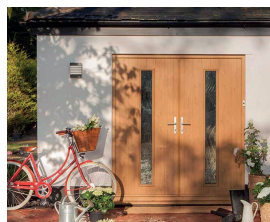

Composite Doors