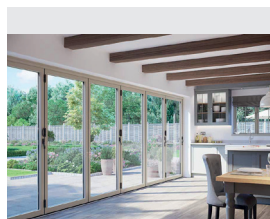

Each range in our fenestration collection has unique features that will bring properties to life. Some standout products include contemporary flush-sash windows, energy-efficient Timberlook windows and frameless Lumi windows.

uPVC Doors

Aluminium Doors

Patio Doors

Composite Doors

Residential Doors

French Doors

Bi-Fold Doors

Timberlook Flush Doors

» Roof Range

Through in-depth market research and consumer awareness, Southgate Windows has produced a wide range of roofing solutions to meet every property owner's tastes and expectations. So whether your project revolves around a modern, traditional, heritage, new build or period home, our range of contemporary, stylish roofing products are made to impress. Speak to our team of experts today to find the best roof for your project.