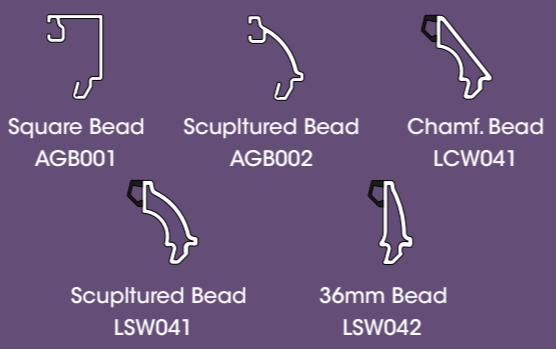

Alumina Bi-fold System

Main Profiles

Beads

Gaskets

Cylinders

Locks

Steel / Aluminium

Handles / Hardware

Ancillaries

Corner Gaskets

Accessories