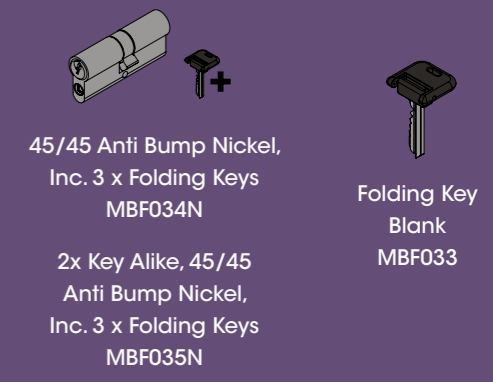

Alumina Bi-fold System

Main Profiles

Beads

Gaskets

Cylinders

Locks

Steel / Aluminium

Handles / Hardware

Ancillaries

Corner Gaskets

Accessories