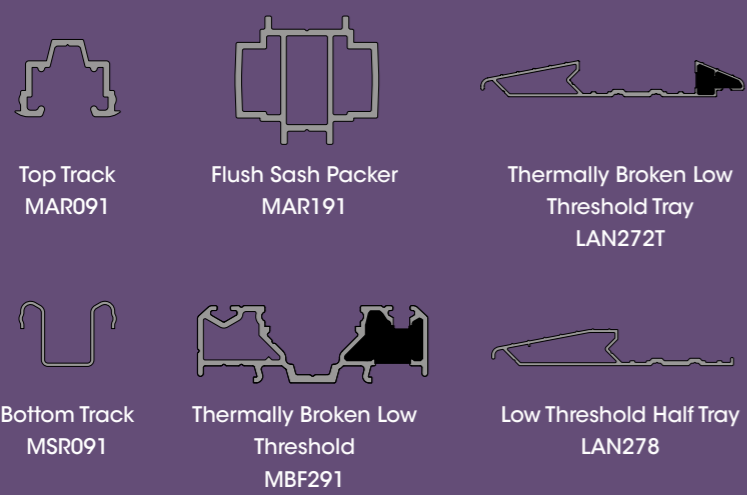

Alumina Bi-fold System

Main Profiles

Beads

Gaskets

Cylinders

Locks

Steel / Aluminium

Handles / Hardware

Ancillaries

Corner Gaskets

Accessories